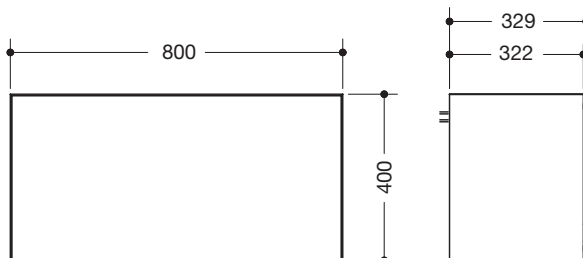

Product data sheet
High-lift cabinet M40.73.200007

HEWI

Product is eliminated from 31st March 2021

High-lift cabinet M40.73.200007

- dimensions: width 800 mm, height 400 mm, depth 329 mm
- can be attached next to the washbasin, bathroom utensils can therefore be reached even in a seated position in front of the washbasin
- corpus elements mitre jointed
- corpus material: MDF 16 mm, CPL faced on both sides, 0.8 mm thick facing, Surface: white, silky gloss, with slight texture
- back panel: MDF 8 mm, CPL faced on both sides, 0.8 mm thick facing
- moisture resistant
- floating glass element, glass-wood composite
- substrate: front: MDF 10 mm, CPL faced on both sides, 0.8 mm thick facing, Surface: silky gloss, with slight texture
- glass front: made of 4 mm float glass (clear glass), backpainted
- colour of the glass front: orange
- flap can be opened upwards electrically with small actuating forces by means of "tip-on" feature, and closed again electrically at the touch of a button
- soft and quiet opening and closing
- no visible screws or connectors
- concealed wall fixing
- cable outlet possible at top or bottom, please state which required when ordering
- 230 V power socket required

Dimensions in mm

Surface/Colour

Corpus Glass front

Alternative surface/colours

Corpus Glass front

Technical information subject to alteration, 17th September 2020

HEWI Heinrich Wilke GmbH
 Postfach 1260
 D-34442 Bad Arolsen