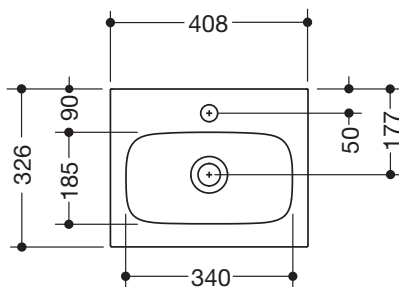

Dimensions in mm

Mineral composite

Alpine white

Technical information subject to alteration, 1st November 2021

HEWI Heinrich Wilke GmbH
Postfach 1260
D-34442 Bad Arolsen

Telefon: +49 5691 82-366
Telefax: +49 5691 82-99366
international@hewi.com
www.hewi.com

HEWI (UK) Limited
Holm Oak Barn, Beluncle Halt
Stoke Road
Hoo Kent ME3 9NT

Phone +44 1634 258 200
Fax +44 1634 250 099
info@hewi.co.uk
www.hewi.com