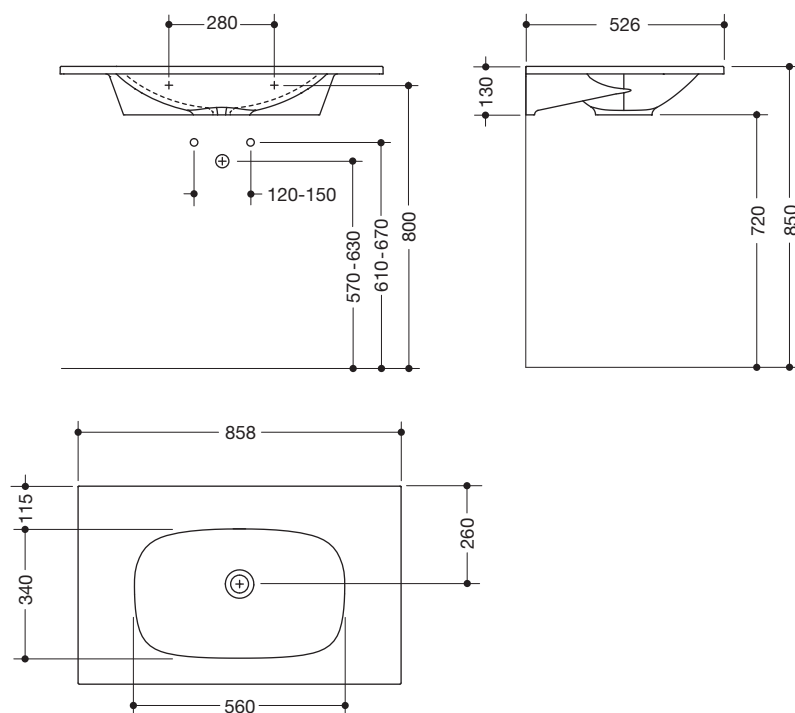

Dimensions in mm

Technical information subject to alteration, 17th August 2019

HEWI Heinrich Wilke GmbH
Postfach 1260
D-34442 Bad Arolsen

Telefon: +49 5691 82-366
Telefax: +49 5691 82-99366
international@hewi.com
www.hewi.com

HEWI (UK) Limited
Holm Oak Barn, Beluncle Halt
Stoke Road
Hoo Kent ME3 9NT

Phone +44 1634 258 200
Fax +44 1634 250 099
info@hewi.co.uk
www.hewi.com