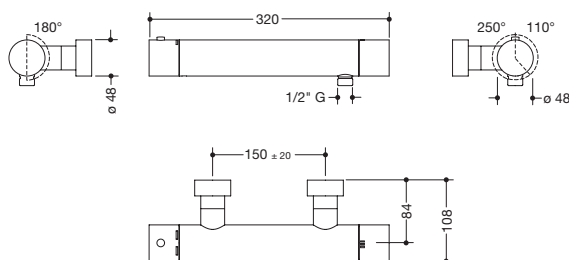

Product data sheet

SAFE TOUCH Shower thermostat AQ1.32T50060

HEWI

Available in DE, AT, BE, NL, LU

SAFE TOUCH Shower thermostat AQ1.32T50060

- matt black powder-coated, round
- Fitting body, control and roses: brass
- HEWI SAFE TOUCH safety housing: the entire fitting body does not get hot
- 12 l/min
- Anti-scalding protection: safety cutout at 38 °C
- Check valve in the wall connections
- dynamic flow controller 12 l/min in the shower outlet
- integrated dirt trap screens
- Standard shower outflow G 1/2" for standard shower hoses
- hot-cold marking
- Connection type: S-connections with integrated silencers, push-on roses
- 48 mm high, 320 mm, projection 108 mm
- Actual dimension: 150 mm +/- 20 mm
- Noise class 1
- suitable for thermal disinfection according to DVGW W 551

Dimensions in mm

Surface

DC

Alternative surface

Chr

Technical information subject to alteration, 19th April 2021

HEWI Heinrich Wilke GmbH
Postfach 1260
D-34442 Bad Arolsen

Telefon: +49 5691 82-366
Telefax: +49 5691 82-99366
international@hewi.com
www.hewi.com