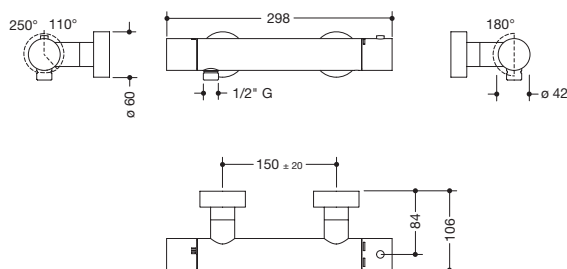

Available in DE, AT, FR, BE, PL, NL, LU

Shower thermostat AQ1.32T10040

- high-quality chrome-plated, round
- Fitting body, control and roses: brass
- Flow rate 12 l/min
- Anti-scalding protection: safety cutout at 38 °C
- Check valve in the wall connections
- dynamic flow controller 12 l/min in the shower outlet
- integrated dirt trap screens
- Standard shower outflow G 1/2 " for standard shower hoses
- hot-cold marking
- Connection type: S-connections with integrated silencers, push-on roses
- 60 mm high, 263 mm, projection 106 mm
- Actual dimension: 150 mm +/- 20 mm
- Noise class 1
- suitable for thermal disinfection according to DVGW W 551

Dimensions in mm

Surface fitting

chrome

Technical information subject to alteration, 23rd April 2020

HEWI Heinrich Wilke GmbH
Postfach 1260
D-34442 Bad Arolsen

Telefon: +49 5691 82-366
Telefax: +49 5691 82-99366
international@hewi.com
www.hewi.com