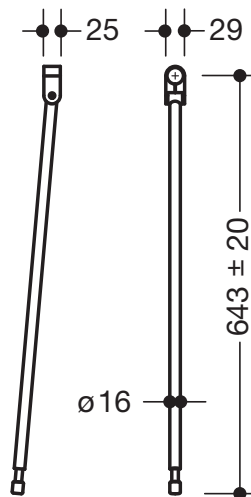

### Floor support 950.50.020XA

- vertical floor support for retrofitting on hinged support rails and stationary support rails Duo 950.50....
- installation height 760 mm (to fulfil the DIN 18040 height requirements)
- easy installation
- connection made of high-quality polyamide in HEWI colours 90 (jet black), 92 (anthracite grey), 98 (signal white) or 99 (pure white)
- support made of high-quality stainless steel with satin
- vertical length 643 mm
- height adjustment within +/- 20 mm range possible
- CE marking according to Directive 93/42 / EEC

### Dimensions in mm