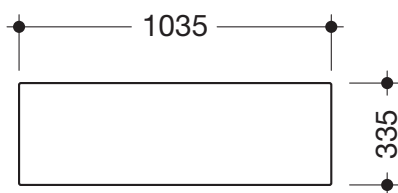

Dimensions in mm

Technical information subject to alteration, 16th August 2019

HEWI Heinrich Wilke GmbH
Postfach 1260
D-34442 Bad Arolsen

Telefon: +49 5691 82-366
Telefax: +49 5691 82-99366
international@hewi.com
www.hewi.com

HEWI (UK) Limited
Holm Oak Barn, Beluncle Halt
Stoke Road
Hoo Kent ME3 9NT

Phone +44 1634 258 200
Fax +44 1634 250 099
info@hewi.co.uk
www.hewi.com