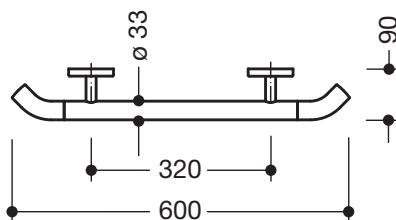

Product data sheet
Support rail 950.36.33090

HEWI

Support rail 950.36.33090

- straight rail with supports straight to the wall and roses
- with 45° end bends facing the wall
- for holding on to and providing support
- made of high-quality polyamide in HEWI colours 98 (signal white) or 99 (pure white)
- with continuous, corrosion resistant steel core
- length 600 mm, diameter of rail 33 mm, 90 mm deep
- wall connection with discreet supports (diameter 18 mm) perpendicular to wall and flat roses
- rose diameter 80 mm, cap height 13 mm
- easy installation due to individually mountable fixing plates made of high-quality stainless steel for hanging the support rail
- suitable for HEWI hanging seats 950.51...10..., 950.51...11..., 802.51...11..., 802.51...12...
- including non-corrosive HEWI fixing material.

Dimensions in mm

Colours

Basic colour

Alternative colours

Basic colour

Rail

Technical information subject to alteration, 16th August 2019

HEWI Heinrich Wilke GmbH
Postfach 1260
D-34442 Bad Arolsen