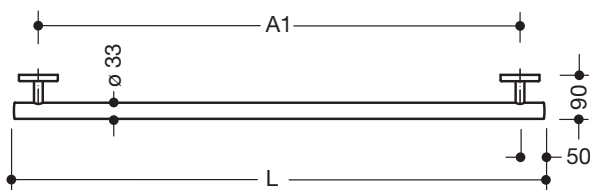

### Support rail, special length 950.36.1S90

- straight rail with supports straight to the wall and roses
- for holding on to and providing support
- made of high-quality polyamide in HEWI colours 98 (signal white) or 99 (pure white)
- with continuous, corrosion resistant steel core
- centre-to-centre made-to-measure from 220 to 1100 mm, rail diameter 33 mm, 90 mm deep
- wall connection with discreet supports (diameter 18 mm) perpendicular to wall and flat roses
- rose diameter 80 mm, cap height 13 mm
- easy installation due to individually mountable fixing plates made of high-quality stainless steel for hanging the support rail
- use for removable hanging seat  
 802.51...11..., 802.51...12..., L = min. 370 mm  
 950.51...10..., 950.51...11..., L = min. 420 mm  
 801.51...100, L = min. 490 mm  
 801.51...110, 801.51...115, L = min. 590 mm  
 hanging seats only conditionally usable, if A1 = 950 - 1100 mm
- including non-corrosive HEWI fixing material.

#### Dimensions in mm