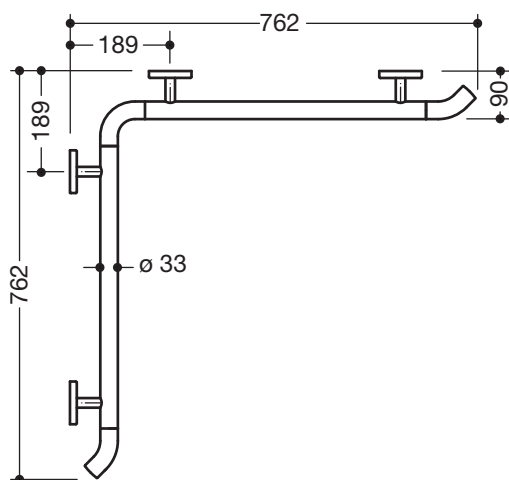

Shower grab rail WARM TOUCH 950.35.11050

- horizontal rails joined to form a right angle
- with 45° end bends facing the wall
- made of high-quality chrome-look coated polyamide that is warm to touch
- with continuous, corrosion resistant steel core
- horizontal lengths 762 mm and 762 mm
- 90 mm deep, rail diameter 33 mm
- wall connection with discreet supports (diameter 18 mm) perpendicular to wall and flat roses
- rose diameter 80 mm, cap height 13 mm
- easy installation due to individually able fixing plates made of high-quality stainless steel for hanging the shower grab rail
- fixing with grub screw located on the underside of the rose
- suitable for HEWI hanging seats 950.51...10..., 950.51...11..., 802.51...11..., 802.51...12... and 801.51...100
- including non-corrosive HEWI fixing material

Dimensions in mm

Surface

WARM TOUCH

Chrome-look coated polyamide

Technical information subject to alteration, 16th August 2019

HEWI Heinrich Wilke GmbH
Postfach 1260
D-34442 Bad Arolsen

Telefon: +49 5691 82-366
Telefax: +49 5691 82-99366
international@hewi.com
www.hewi.com