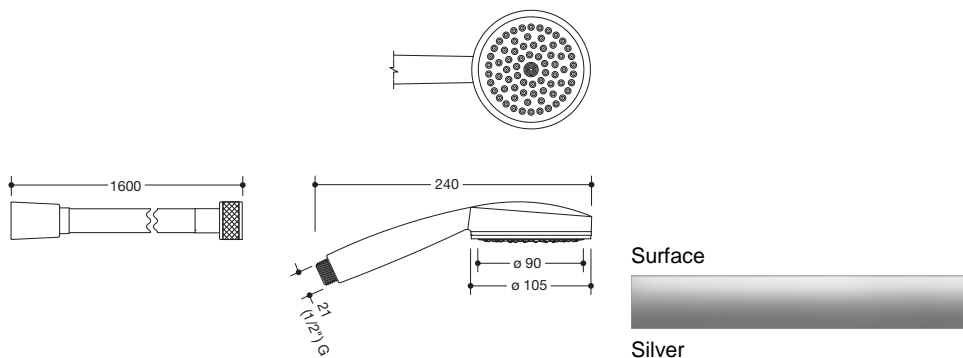

Dimensions in mm

Technical information subject to alteration, 8th March 2020

HEWI Heinrich Wilke GmbH
Postfach 1260
D-34442 Bad Arolsen

Telefon: +49 5691 82-366
Telefax: +49 5691 82-99366
international@hewi.com
www.hewi.com

HEWI (UK) Limited
Holm Oak Barn, Beluncle Halt
Stoke Road
Hoo Kent ME3 9NT

Phone +44 1634 258 200
Fax +44 1634 250 099
info@hewi.co.uk
www.hewi.com