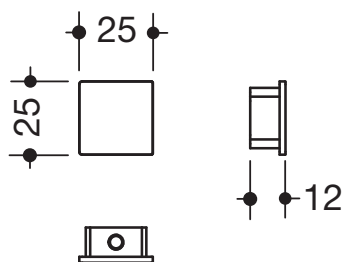

### Profile cap 950.13.0020

- End cap for the pedestal wash basin profile 950.13.0009 and wall profiles 950.13.001..
- 25 x 25 mm
- Made of aluminium
- powder-coated in the HEWI colours DX (matt white), DC (matt black), AY (matt light grey pearl mica) and SC (matt dark grey pearl mica)

### Dimensions in mm