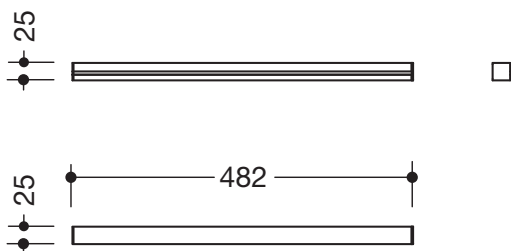

Dimensions in mm

Surfaces

Technical information subject to alteration, 20th August 2019

HEWI Heinrich Wilke GmbH
Postfach 1260
D-34442 Bad Arolsen

Telefon: +49 5691 82-366
Telefax: +49 5691 82-99366
international@hewi.com
www.hewi.com

HEWI (UK) Limited
Holm Oak Barn, Beluncle Halt
Stoke Road
Hoo Kent ME3 9NT

Phone +44 1634 258 200
Fax +44 1634 250 099
info@hewi.co.uk
www.hewi.com