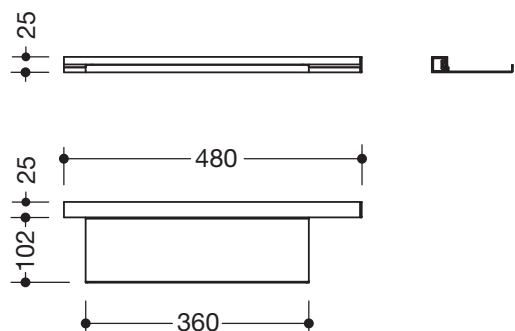

Dimensions in mm

Surfaces/Colours

Technical information subject to alteration, 31st March 2021

HEWI Heinrich Wilke GmbH
Postfach 1260
D-34442 Bad Arolsen

Telefon: +49 5691 82-366
Telefax: +49 5691 82-99366
international@hewi.com
www.hewi.com

HEWI (UK) Limited
Holm Oak Barn, Beluncle Halt
Stoke Road
Hoo Kent ME3 9NT

Phone +44 1634 258 200
Fax +44 1634 250 099
info@hewi.co.uk
www.hewi.com