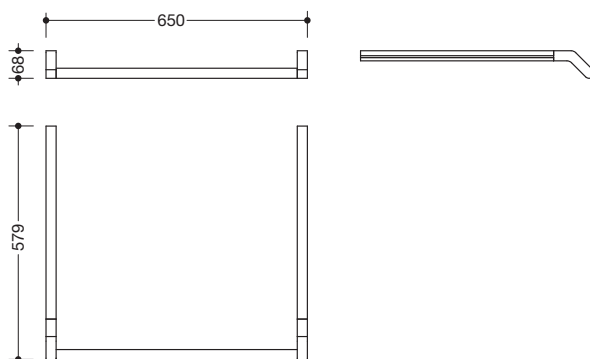

**Product data sheet**  
**Washbasin profiles with support rail 950.13.0001**

### Washbasin profiles with support rail 950.13.0001

- adaptive additional functions for the wash basin model 950.13.20..
- Handle can also be used as a towel rail
- 650 mm wide, diameter of side handrail 25 mm
- Side handrail made of high quality stainless steel
- powder-coated in the HEWI colours DX (matt white), DC (matt black), AY (matt light grey pearl mica) and SC (matt dark grey pearl mica)
- Load capacity up to 80 kg
- Mounted under the wash basin using two profiles
- Including corrosion-free HEWI fastening material

### Dimensions in mm