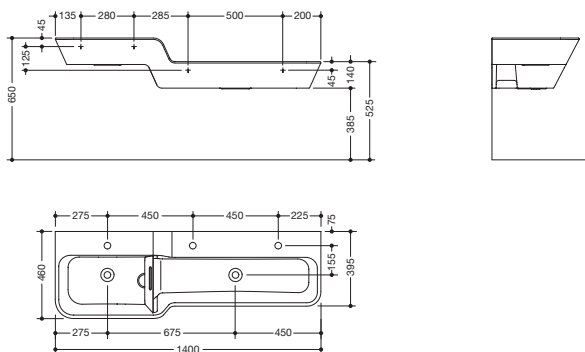

Dimensions in mm

Mineral composite

Alpine white

Technical information subject to alteration, 8th September 2021

HEWI Heinrich Wilke GmbH
Postfach 1260
D-34442 Bad Arolsen

Telefon: +49 5691 82-366
Telefax: +49 5691 82-99366
international@hewi.com
www.hewi.com

HEWI (UK) Limited
Holm Oak Barn, Beluncle Halt
Stoke Road
Hoo Kent ME3 9NT

Phone +44 1634 258 200
Fax +44 1634 250 099
info@hewi.co.uk
www.hewi.com