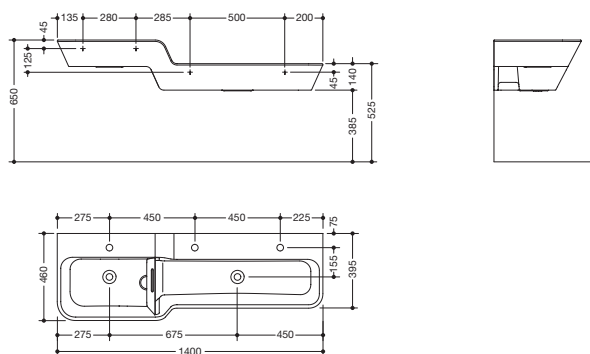

Dimensions in mm

Mineral composite

Alpine white

Technical information subject to alteration, 8th September 2021

HEWI Heinrich Wilke GmbH
Postfach 1260
D-34442 Bad Arolsen

Telefon: +49 5691 82-366
Telefax: +49 5691 82-99366
international@hewi.com
www.hewi.com

HEWI (UK) Limited
Holm Oak Barn, Beluncle Halt
Stoke Road
Hoo Kent ME3 9NT

Phone +44 1634 258 200
Fax +44 1634 250 099
info@hewi.co.uk
www.hewi.com