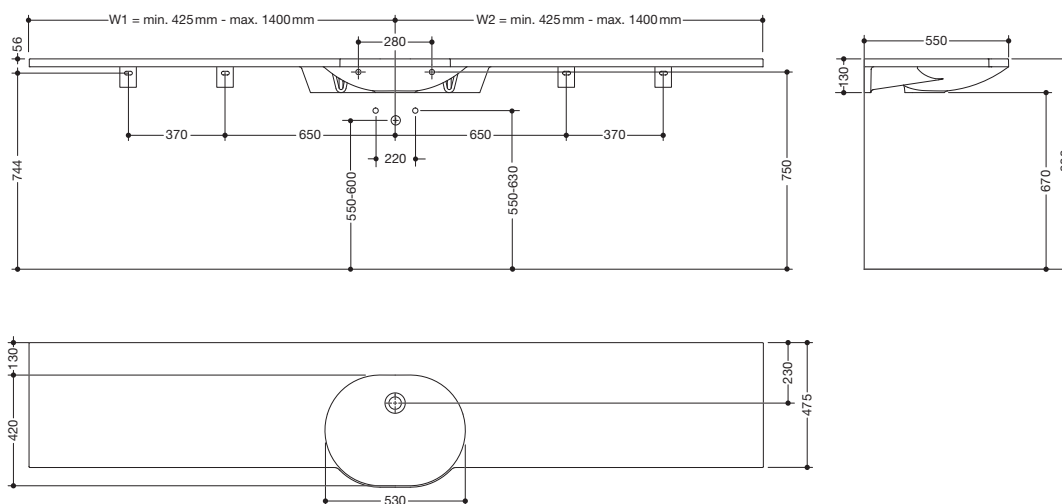

Dimensions in mm

Technical information subject to alteration, 8th March 2020

HEWI Heinrich Wilke GmbH
Postfach 1260
D-34442 Bad Arolsen

Telefon: +49 5691 82-366
Telefax: +49 5691 82-99366
international@hewi.com
www.hewi.com

HEWI (UK) Limited
Holm Oak Barn, Beluncle Halt
Stoke Road
Hoo Kent ME3 9NT

Phone +44 1634 258 200
Fax +44 1634 250 099
info@hewi.co.uk
www.hewi.com