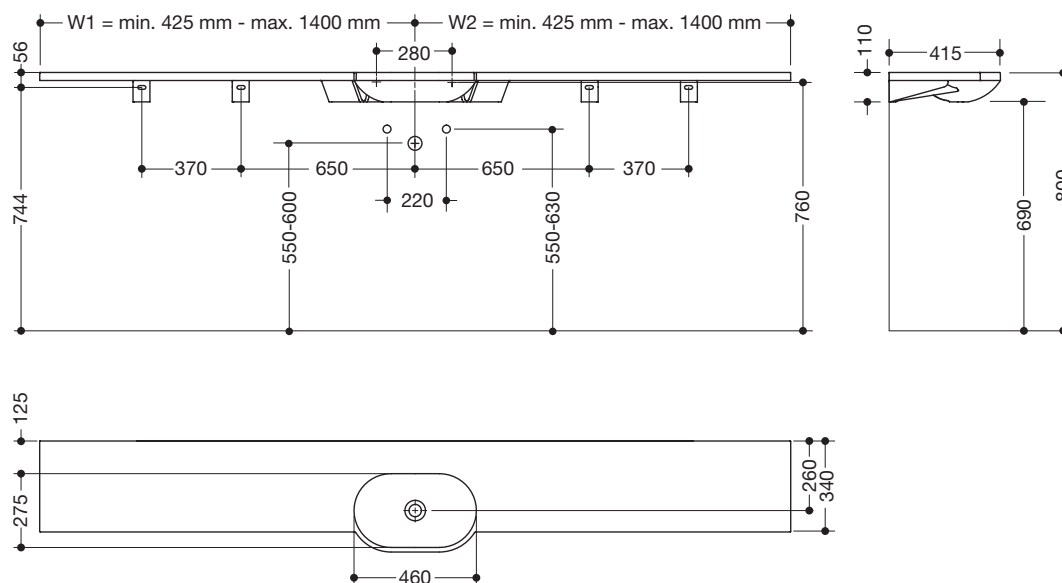

Dimensions in mm

Technical information subject to alteration, 8th March 2020

HEWI Heinrich Wilke GmbH
Postfach 1260
D-34442 Bad Arolsen

Telefon: +49 5691 82-366
Telefax: +49 5691 82-99366
international@hewi.com
www.hewi.com

HEWI (UK) Limited
Holm Oak Barn, Beluncle Halt
Stoke Road
Hoo Kent ME3 9NT

Phone +44 1634 258 200
Fax +44 1634 250 099
info@hewi.co.uk
www.hewi.com