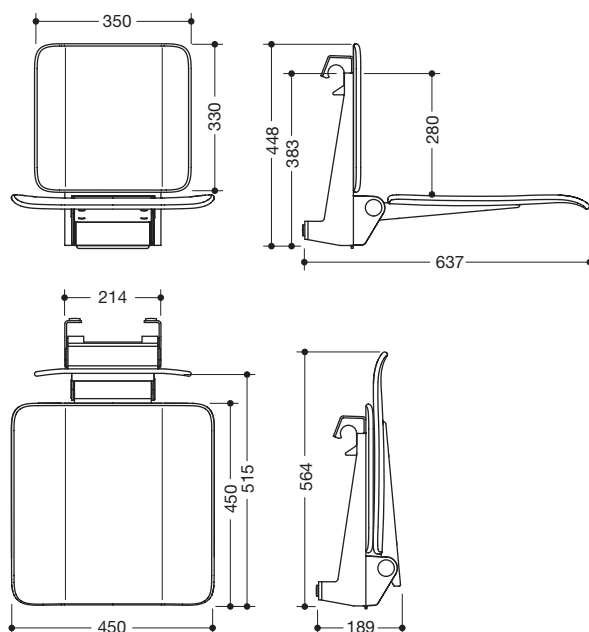

### Removable hanging seat 900.51.10860

- construction consisting of seat, backrest and hook-on device
- reinforcement of the seat and hook-on device made of aluminium, powder coated in HEWI colours AS (matt white), CV (matt black) and AF (anthracite grey matt)
- slip-resistant, textured seat and backrest made of matt synthetic material in colour of the hook-on device
- seat can be folded up to save space
- for hooking onto HEWI shower grab rails and support rails with diameter 30, 32 and 33 mm
- weight capacity up to 150 kg
- 450 mm wide, 637 mm deep and 448 mm high
- seat 450 mm wide and 450 mm deep
- product weight: 8.5 kg
- fulfils the SIA 500 requirements

### Dimensions in mm