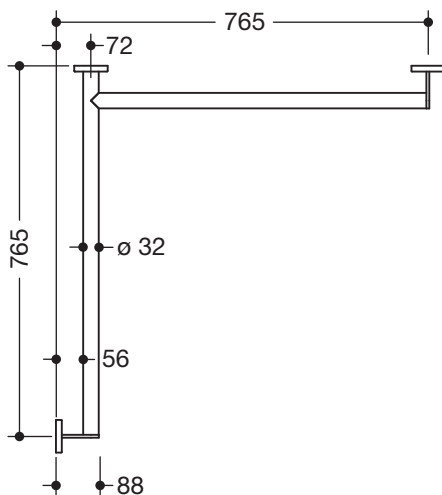

Product data sheet
Shower grab rail 900.35.10140

HEWI

Shower grab rail 900.35.10140

- horizontally arranged rails connected at right-angles, with mounting roses
- right-hand version
- horizontal lengths 765 mm, 88 mm deep
- rail diameter 32 mm, tube thickness 2 mm, rose diameter 70 mm
- made of high-quality stainless steel, chrome
- reduced number of mounting roses due to innovative corner connection
- including non-corrosive and tested HEWI fixing material for wall mounting and sealing tape for sealing the drilling points
- suitable for HEWI System 900 hook-on seats

Dimensions in mm

Surface

Alternative surfaces

Technical information subject to alteration, 16th August 2019

HEWI Heinrich Wilke GmbH
Postfach 1260
D-34442 Bad Arolsen

Telefon: +49 5691 82-366
Telefax: +49 5691 82-99366
international@hewi.com
www.hewi.com