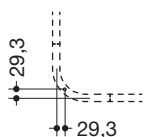

Product data sheet
Ceiling support, special length 900.34.01SXA

HEWI

Ceiling support, special length 900.34.01SXA

- straight rail with mounting rose
- for mounting curtain rails
- made of high-quality stainless steel, satin surface
- length made-to-measure from 301 mm to 1500 mm
- rail diameter 25 mm, rose diameter 70 mm
- can be shortened at the rose to 200 mm on site
- fixing on the ceiling with rose
- including non-corrosive fixing material and sealing tape for sealing the drilling points

Similar picture

Dimensions in mm

nachträglich einsetzbar
am 90°-Bogen

Surface

XA | satin

Technical information subject to alteration, 16th August 2019

HEWI Heinrich Wilke GmbH
Postfach 1260
D-34442 Bad Arolsen