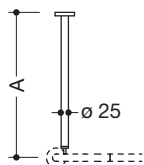

Product data sheet
Ceiling support, special length 900.34.01SXA

HEWI

Ceiling support, special length 900.34.01SXA

- straight rail with mounting rose
- for mounting curtain rails
- made of high-quality stainless steel, satin surface
- length made-to-measure from 301 mm to 1500 mm
- rail diameter 25 mm, rose diameter 70 mm
- can be shortened at the rose to 200 mm on site
- fixing on the ceiling with rose
- including non-corrosive fixing material and sealing tape for sealing the drilling points

Similar picture

Dimensions in mm

nachträglich einsetzbar
am 90°-Bogen

Surface

XA | satin

Technical information subject to alteration, 16th August 2019

HEWI Heinrich Wilke GmbH
Postfach 1260
D-34442 Bad Arolsen