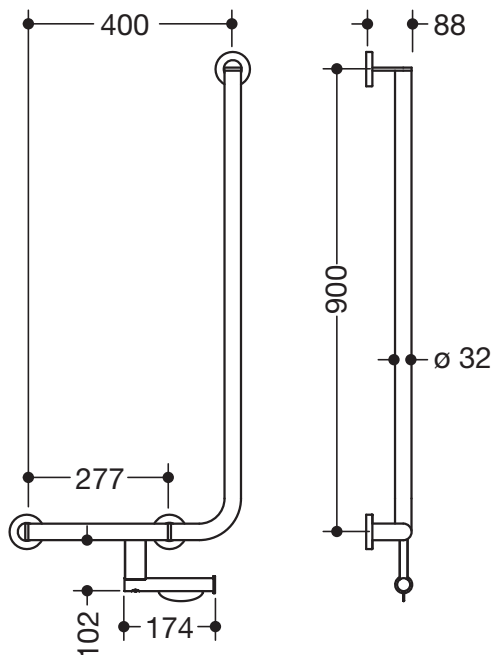

### L-shaped support rail 900.22.11560

- vertical and horizontal rails, joined at right-angles with mounting roses
- left-hand version
- horizontal length 400 mm, vertical length 900 mm, 88 mm deep
- rail diameter 32 mm, tube thickness 2 mm, rose diameter 70 mm
- made of high-quality stainless steel, powder-coated in the HEWI colours DX (matt white), DC (matt black), AY (matt light grey pearl mica) and SC (matt dark grey pearl mica)
- including non-corrosive and tested HEWI fixing material for wall mounting and sealing tape for sealing the drilling points

### Dimensions in mm