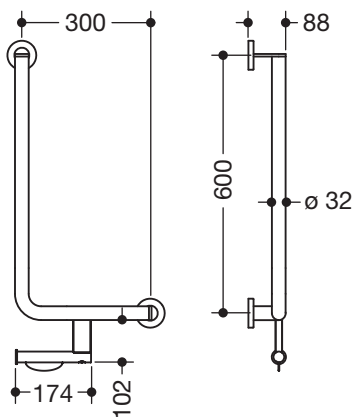

L-shaped support rail 900.22.109XA

- vertical and horizontal rails, joined at right-angles with fixing roses
- with toilet roll holder
- right-hand version
- horizontal length 300 mm, vertical length 600 mm, 88 mm deep
- rail diameter 32 mm, tube thickness 2 mm, rose diameter 70 mm
- made of high-quality stainless steel, satin
- including non-corrosive and tested HEWI fixing material for wall mounting and sealing tape for sealing the drilling points

Dimensions in mm

Surface

XA

Alternative surfaces

Chr

DX

DC

AY