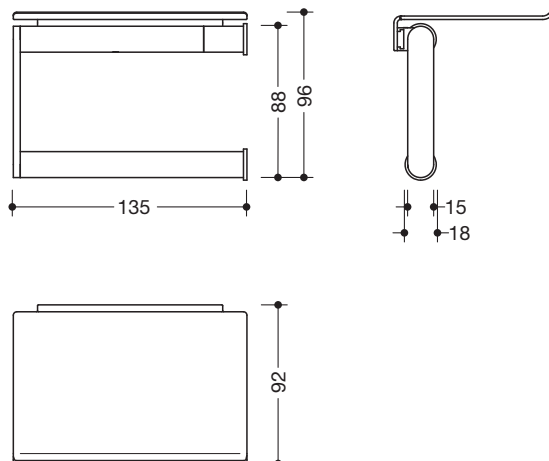

Dimensions in mm

Surfaces/Colours

Alternative surfaces

Technical information subject to alteration, 31st March 2021

HEWI Heinrich Wilke GmbH
Postfach 1260
D-34442 Bad Arolsen

Telefon: +49 5691 82-366
Telefax: +49 5691 82-99366
international@hewi.com
www.hewi.com

HEWI (UK) Limited
Holm Oak Barn, Beluncle Halt
Stoke Road
Hoo Kent ME3 9NT

Phone +44 1634 258 200
Fax +44 1634 250 099
info@hewi.co.uk
www.hewi.com