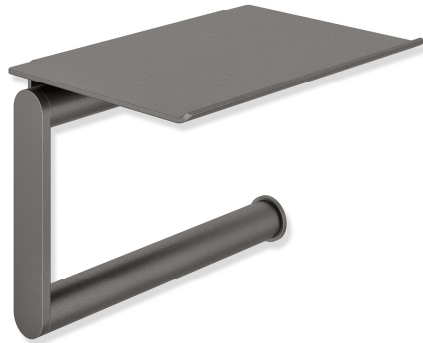

Product data sheet
Toilet roll holder with shelf 900.21.00460

HEWI

Toilet roll holder with shelf 900.21.00460

- U-shaped holder with shelf, opened to the right
- hinged
- made of high-quality stainless steel, powder-coated in the HEWI colours DX (white deep matt), DC (black deep matt), AY (light grey pearl mica deep matt) and SC (dark grey pearl mica deep matt)
- 135 mm wide, 96 mm high, \varnothing 15 mm
- shelf 135 mm wide, 92 mm deep
- for wall mounting, concealed fixing
- including corrosion-free HEWI fixing material