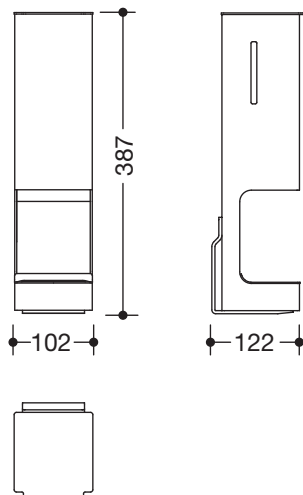

Dimensions in mm

Surfaces/Colours

Technical information subject to alteration, 3rd August 2021

HEWI Heinrich Wilke GmbH
Postfach 1260
D-34442 Bad Arolsen

Telefon: +49 5691 82-366
Telefax: +49 5691 82-99366
international@hewi.com
www.hewi.com

HEWI (UK) Limited
Holm Oak Barn, Beluncle Halt
Stoke Road
Hoo Kent ME3 9NT

Phone +44 1634 258 200
Fax +44 1634 250 099
info@hewi.co.uk
www.hewi.com