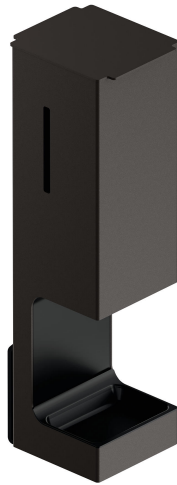

Product data sheet

**HEWI SENSORIC Disinfectant dispenser, wall model
900.06.01660**

HEWI

HEWI SENSORIC Disinfectant dispenser, wall model 900.06.01660

- Made of stainless steel powder-coated in the HEWI colours DX (matt white), DC (matt black), AY (matt light grey pearl mica), and SC (matt dark grey pearl mica)
- Contact-free disinfectant dispenser
- Disinfectant is dispensed as a spray
- Illumination of the disinfection area when the sensor is activated (blue light)
- Dispenser serves to hold commercially available disinfectant
- With inner container for free filling, capacity 500 ml
- Side level indicator
- Removable synthetic drip tray and inlay in HEWI colour 90 (jet black)
- Engagement position for removing the pump or changing the battery
- 387 mm high, 122 mm deep, 102 mm wide, weight: approx. 4 kg
- For wall mounting
- Including non-corrosive HEWI fixing material
- Batteries (AA 1.5 V / 4 pcs.) not included in the scope of supply
- CE marking in accordance with EMC Directive 2014/30/EU