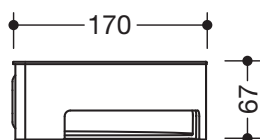

Dimensions in mm