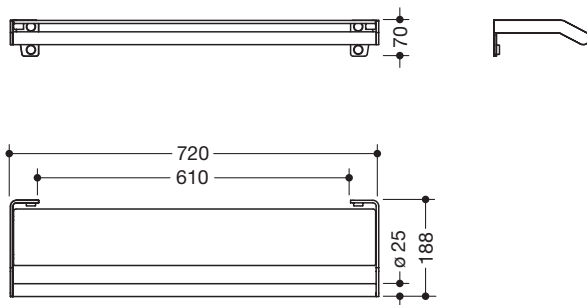

Dimensions in mm

Surfaces/Colours

Alternative surfaces

Technical information subject to alteration, 31st March 2021

HEWI Heinrich Wilke GmbH
Postfach 1260
D-34442 Bad Arolsen

Telefon: +49 5691 82-366
Telefax: +49 5691 82-99366
international@hewi.com
www.hewi.com

HEWI (UK) Limited
Holm Oak Barn, Beluncle Halt
Stoke Road
Hoo Kent ME3 9NT

Phone +44 1634 258 200
Fax +44 1634 250 099
info@hewi.co.uk
www.hewi.com