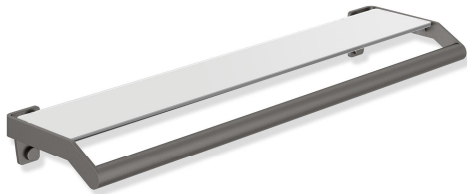

Product data sheet
Shelf with grab bar 900.03.00060

HEWI

Shelf with grab bar 900.03.00060

- shelf with integrated support rail at the front
- continuous mirror solution possible
- holder made of high-quality stainless steel powder-coated in the HEWI colours DX (matt white), DC (matt black), AY (matt light grey pearl mica) and SC (matt dark grey pearl mica)
- Glass plate with anti-splinter film, white back-painted
- 720 mm wide, 70 mm high, 188 mm deep
- diameter support rail 25 mm
- including non-corrosive HEWI fixing material