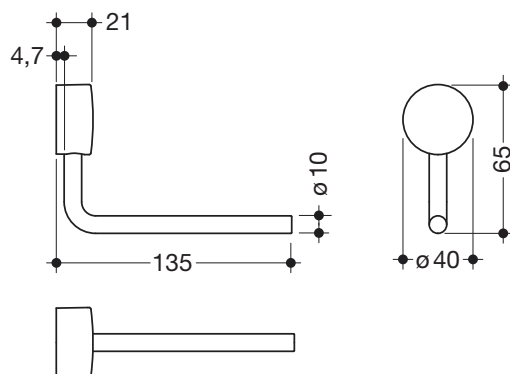

Product data sheet
Spare roll holder 815.21.300

HEWI

Spare roll holder 815.21.300

- spare roll holder with fixing rose
- high-quality chrome-plated
- 40 mm wide, 65 mm high, 135 mm deep
- for wall mounting, concealed rose fixing
- including non-corrosive HEWI fixing material

Dimensions in mm

Surface/Material

chrome	chrome
Rose	Metal

Alternative surface/material

98	99	97	95	92	90	86	84	18	24	36	33	74	72	55	50	chr
Rose																Metal

Technical information subject to alteration, 16th August 2019