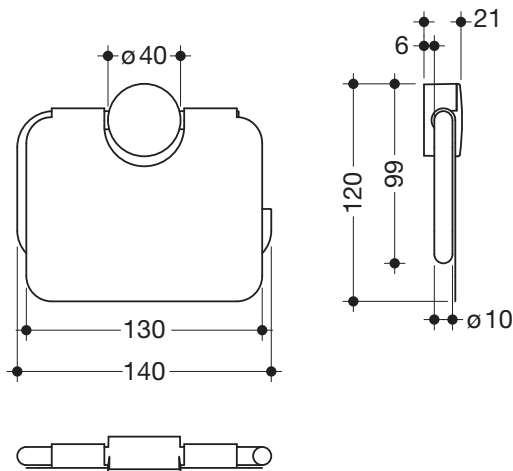

Product data sheet
Toilet roll holder with cover 815.21.200

HEWI

Toilet roll holder with cover 815.21.200

- U-shaped holder with cover, open on the right-hand side
- hinged
- high-quality chrome-plated
- 140 mm wide, 120 mm high, 21 mm deep
- for wall mounting, concealed rose fixing
- including non-corrosive HEWI fixing material

Dimensions in mm

Surface/Material

chrome	chrome
Rose	Metal

Alternative surface/material

98	99	97	95	92	90	86	84	18	24	36	33	74	72	55	50	chr
Rose															Metal	

Technical information subject to alteration, 16th August 2019