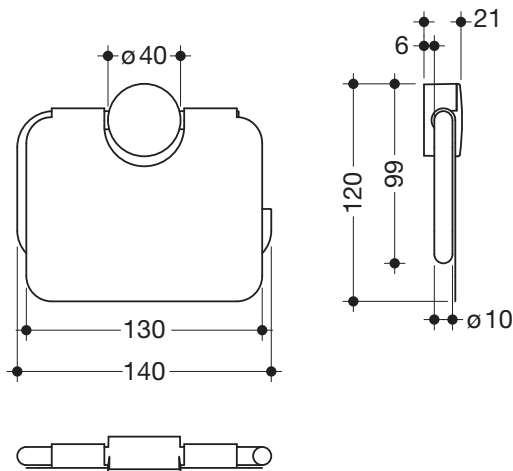

Toilet roll holder with cover 815.21.20090

- U-shaped holder with cover, open on the right-hand side
- hinged
- toilet roll holder and cover made of metal, high-quality chrome-plated
- rose made of high-quality synthetic material according to HEWI colour chart
- 140 mm wide, 120 mm high, 21 mm deep
- for wall mounting, concealed rose fixing
- including non-corrosive HEWI fixing material

Dimensions in mm

Surface/Material

Rose

Metal

Alternative surface/material

Rose

Metal

Technical information subject to alteration, 16th August 2019