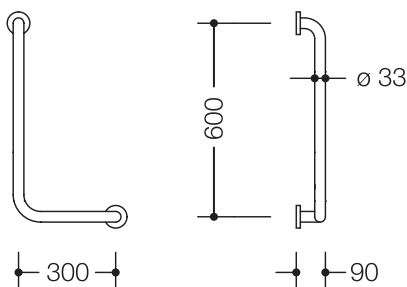

### L-shaped support rail, version right 805.22.100R

- right-hand version
- vertical and horizontal rails joined at right-angles with rose fixings
- for holding on to and providing support
- for wall mounting with special HEWI fixing materials and roses
- horizontal length 300 mm, vertical length 600 mm, 90 mm deep
- bar diameter 33 mm, tube thickness 2 mm, rose diameter 70 mm
- made of high-quality stainless steel, satin surface finish
- toilet roll holder upgrade kit 805.50.015, can be retrofitted

### Dimensions in mm