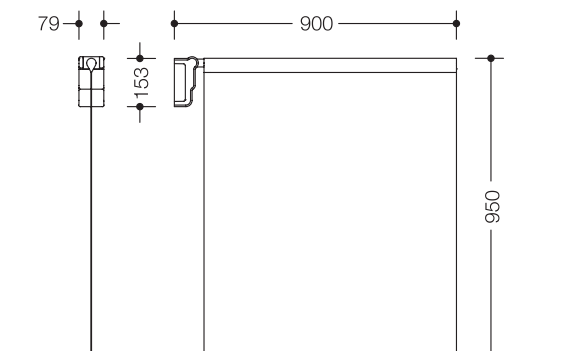

Dimensions in mm