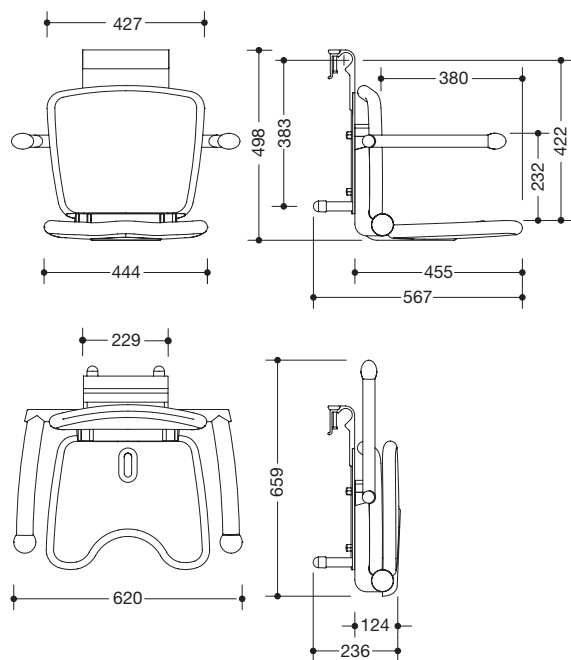

Dimensions in mm

Surfaces/Colour

Alternative surfaces/colours

Arm rests

Technical information subject to alteration, 16th August 2019

HEWI Heinrich Wilke GmbH
Postfach 1260
D-34442 Bad Arolsen

Telefon: +49 5691 82-366
Telefax: +49 5691 82-99366
international@hewi.com
www.hewi.com

HEWI (UK) Limited
Holm Oak Barn, Beluncle Halt
Stoke Road
Hoo Kent ME3 9NT

Phone +44 1634 258 200
Fax +44 1634 250 099
info@hewi.co.uk
www.hewi.com