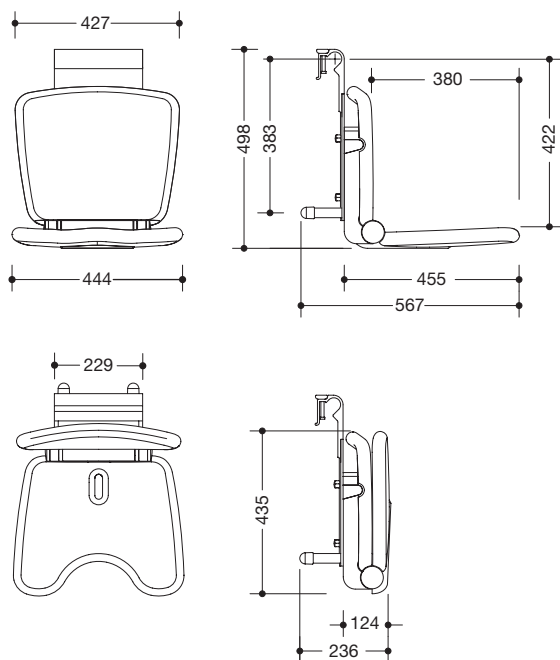

Hanging seat Comfort 802.51.11092

- ergonomically shaped seat with backrest
- used for safe sitting in the shower area
- seat weight capacity up to 150 kg
- seat easy to fold up and down (locks in upper position)
- space saving
- 444 mm wide, 498 mm high, 567 mm deep
- seat 444 mm wide, 380 mm deep
- seat height adjustable to four levels from 420 mm to 510 mm (every 30 mm)
- for hanging in HEWI shower grab rails and support rails diameter 33 mm
- seat and backrest made of high-quality PUR in HEWI colour 92 (anthracite grey)
- seat with hygienic opening and water run-off
- hinge made of powder coated, matt aluminium with high-quality, highly polished chrome design features
- hanging device made of white powder-coated aluminium
- armrests can be retrofitted
- CE marking according to Directive 93/42 / EEC

Dimensions in mm

Surfaces/Colour

chrome	matt	92
--------	------	----

Alternative surfaces/colours

chrome	matt	97	chrome	white	98	99
--------	------	----	--------	-------	----	----

LifeSystem

LifeSystem White Edition