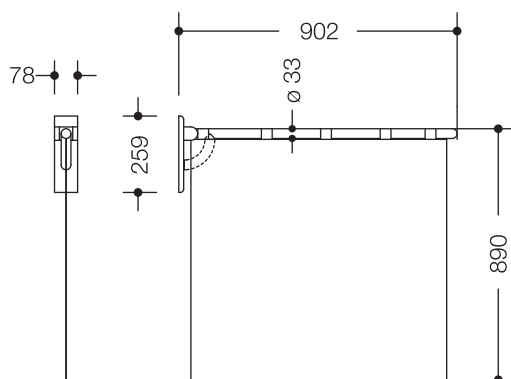

### Shower spray guard light 801.52.20080

- horizontal rail with shower curtain
- for use in shower areas as spray guard and screen
- can be folded upwards and, folded downwards with braking mechanism
- for wall mounting with wall-specific HEWI fixing material
- rail 902 mm long and 259 mm height, rail diameter 33 mm
- shower curtain 850 mm high and 880 mm wide, total height with curtain 890 mm
- rail made of high-quality polyamide with continuous, corrosion resistant steel core and integrated wall mounting plate made of steel with high-quality polyamide cover
- available according to HEWI colour chart
- Shower spray guard curtain fixed onto rail with Velcro fasteners
- Shower spray guard curtain made of 100% Polyester
- hemmed sides with lead tape rolled hem at bottom
- plain white pattern
- washable at 30°C
- shower proof

### Dimensions in mm