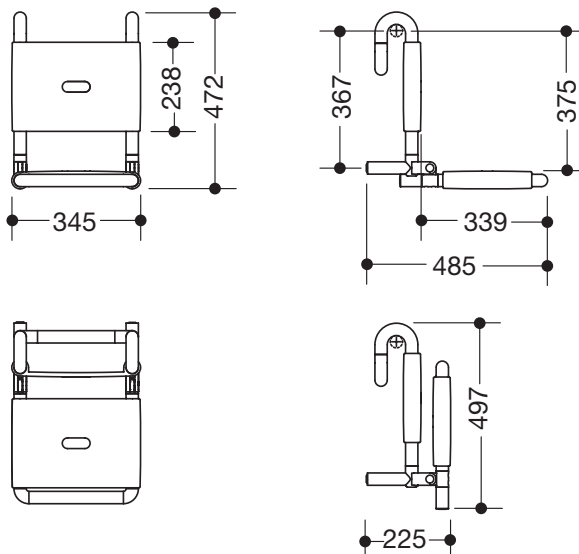

Dimensions in mm

Colours

Technical information subject to alteration, 30th June 2021

HEWI Heinrich Wilke GmbH
Postfach 1260
D-34442 Bad Arolsen

Telefon: +49 5691 82-366
Telefax: +49 5691 82-99366
international@hewi.com
www.hewi.com

HEWI (UK) Limited
Holm Oak Barn, Beluncle Halt
Stoke Road
Hoo Kent ME3 9NT

Phone +44 1634 258 200
Fax +44 1634 250 099
info@hewi.co.uk
www.hewi.com