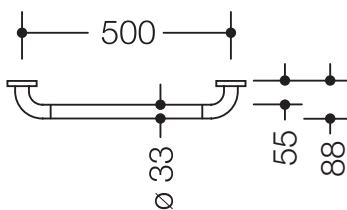

Support rail 801.36.12050

- Made of high-quality chrome-look coated polyamide that is warm to touch
- Bar with right-angled bends at the ends and steel fixing roses
- For holding onto and as support
- With continuous, corrosion-resistant steel core
- For wall mounting with special HEWI fixing materials and roses
- Fixing spacing 500 mm
- 88 mm deep, clear distance to the wall 55 mm, bar diameter 33 mm, rose diameter 70 mm
- Suitable for HEWI hook-in seats 900.51.1...., 802.51.1..., 950.51.1... and 801.51...100

Similar picture

Dimensions in mm

Surface

WARM TOUCH

Chrome-look coated polyamide

Technical information subject to alteration, 18th May 2021

HEWI Heinrich Wilke GmbH
Postfach 1260
D-34442 Bad Arolsen

Telefon: +49 5691 82-366
Telefax: +49 5691 82-99366
international@hewi.com
www.hewi.com