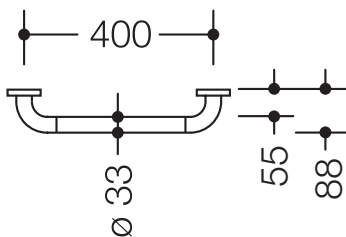

Support rail 801.36.11050

- Made of high-quality chrome-look coated polyamide that is warm to touch
- Bar with right-angled bends at the ends and steel fixing roses
- For holding onto and as support
- With continuous, corrosion-resistant steel core
- For wall mounting with special HEWI fixing materials and roses
- Fixing spacing 400 mm
- 88 mm deep, clear distance to the wall 55 mm, bar diameter 33 mm, rose diameter 70 mm
- Suitable for HEWI hook-in seats 900.51... and 802.51...

Similar picture

Dimensions in mm