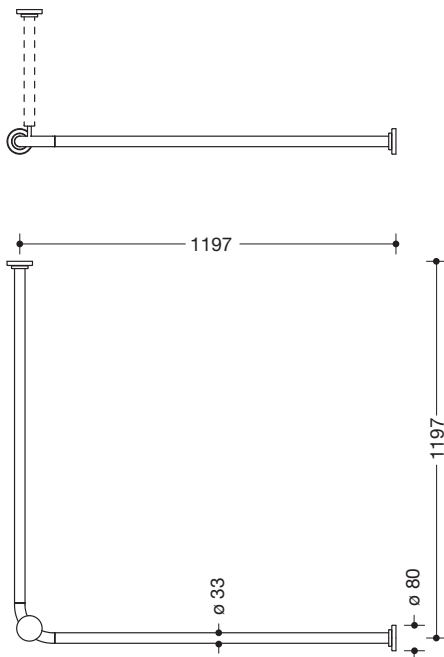

Similar picture

Shower curtain rail 801.34.99110

- horizontally arranged rails, connected at right angles with curtain rings and fixing roses with integral magnets
- detaches under load of around 25 kg (reusable)
- made of high-quality polyamide with aluminium core
- can be shortened at the roses to 220 mm on site
- rail diameter 33 mm, rose diameter 80 mm
- suicide-inhibiting design ceiling support required
- for shower tray 1200 x 1200 mm
- centre-to-centre 1197 x 1197, with 24 curtain rings
- recommended HEWI curtain width (F) 3500 mm
- Ceiling support, design suicide-inhibitory please order separately.
- supplied with fixing material

Dimensions in mm

Colours

| | | | | | | | | | | | | | | | |
|----|----|----|----|----|----|----|----|----|----|----|----|----|----|----|----|
| 98 | 99 | 97 | 95 | 92 | 90 | 86 | 84 | 18 | 24 | 36 | 33 | 74 | 72 | 55 | 50 |
|----|----|----|----|----|----|----|----|----|----|----|----|----|----|----|----|