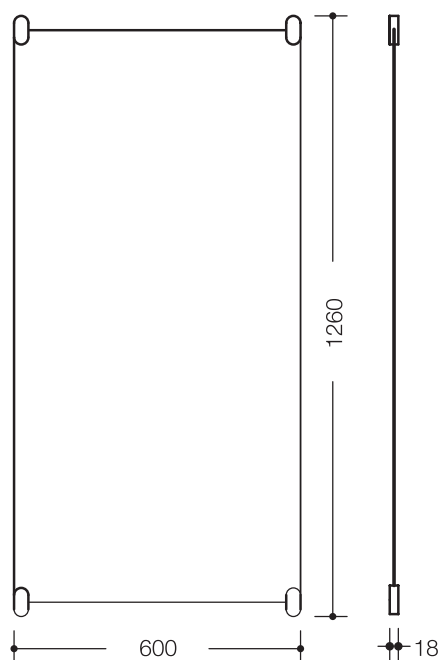

### Plate glass mirror 801.01.300

- rectangular plate glass mirror with polished edges
- is held in place on the wall with four flat mirror clips
- copper-plated back and protected by double paint coating
- 600 mm wide, 1200 mm high and 6 mm thick
- inclusive mirror clips 1260 mm high
- mirror clips 30 mm wide, 60 mm high and 18 mm deep
- mirror made of plate glass, mirror clips made of high-quality polyamide according to HEWI colour chart
- fulfils the DIN 18040, ÖNORM B1600/1601 and SIA 500 requirements

### Dimensions in mm