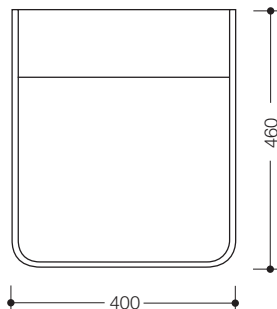

### Stool 800.51.30041

- used as a seat in the bathroom
- not suitable for use in the shower
- seat made of white MDF
- metal frame, high-quality chrome-plated
- maximum weight capacity 150 kg
- 400 mm wide, 460 mm high and 400 mm deep

### Dimensions in mm