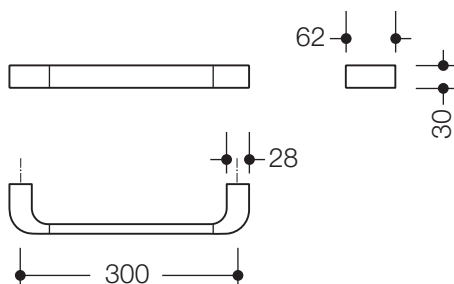

### Support rail 800.36.10040

- support rail made of ergonomically rounded square profile
- without fixing roses
- for holding on to and providing support
- centre-to-centre 300 mm, 62 mm deep
- made of metal, high-quality chrome-plated
- for wall mounting, including wall-specific HEWI fixing material

### Dimensions in mm