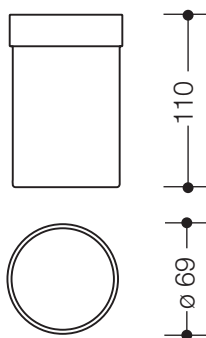

Dimensions in mm