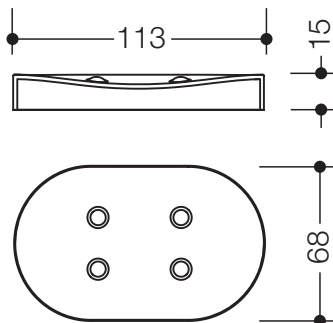

Dimensions in mm

Colours

Alternative material

Crystal glass

Technical information subject to alteration, 16th August 2019

HEWI Heinrich Wilke GmbH
Postfach 1260
D-34442 Bad Arolsen

Telefon: +49 5691 82-366
Telefax: +49 5691 82-99366
international@hewi.com
www.hewi.com

HEWI (UK) Limited
Holm Oak Barn, Beluncle Halt
Stoke Road
Hoo Kent ME3 9NT

Phone +44 1634 258 200
Fax +44 1634 250 099
info@hewi.co.uk
www.hewi.com