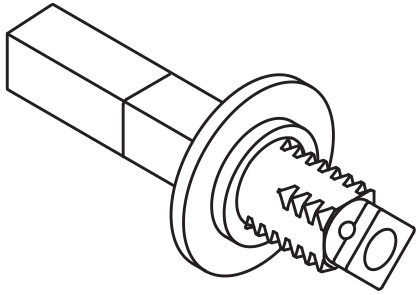

Product data sheet
Spindle 72.6B

HEWI

Replacement item number is 72.7B

Spindle 72.6B

- made of zinc-coated steel,
- for one-sided installation of female parts of lever handles
- when ordering measure x note