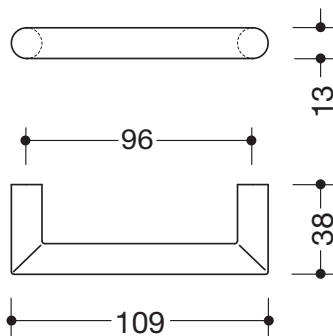

Product data sheet
Furniture handle
ø 13 mm 562.13B96

HEWI

Furniture handle

ø 13 mm 562.13B96

made of high-quality matt polyamide, diameter 13 mm
fitting distance 96 mm
for fitting from the back

Dimensions in mm