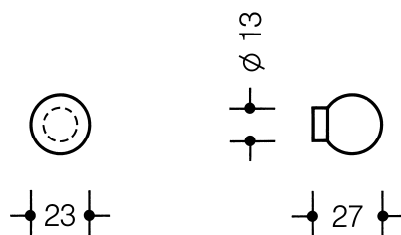

**Product data sheet**  
**Cupboard knob 559.23B**

### Cupboard knob 559.23B

made of solid coloured high-quality matt polyamide, 23 mm diameter, 27 mm high, spherical.

#### Dimensions in mm