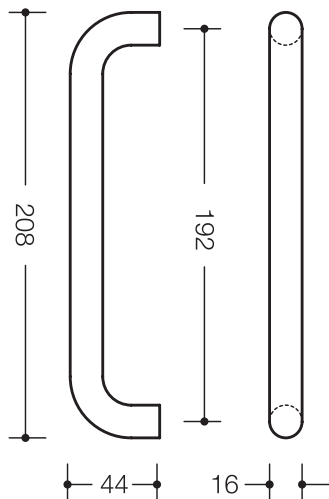

**Product data sheet**  
**Furniture handle**  
 ø 16 mm 548.16B192

# HEWI

**Furniture handle**  
 ø 16 mm 548.16B192

made of solid coloured high-quality matt polyamide, 16 mm diameter, centre-to-centre 192 mm. Straight handle with curved ends, with straight support posts, for one-sided fixing prepared.

Dimensions in mm

Colours

Polyamide, mat

Alternative colours

Polyamide

Technical information subject to alteration, 16th August 2019

HEWI Heinrich Wilke GmbH  
 Postfach 1260  
 D-34442 Bad Arolsen

Telefon: +49 5691 82-366  
 Telefax: +49 5691 82-99366  
 international@hewi.com  
 www.hewi.com