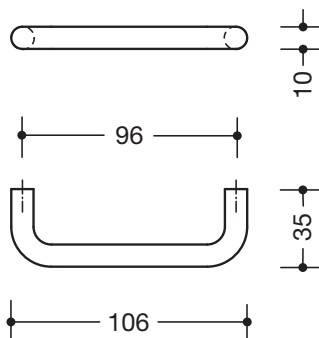

Product data sheet
Furniture handle ø 10 mm 548.106B

HEWI

Similar picture

Furniture handle ø 10 mm 548.106B

made of through-dyed matt polyamide, diameter 10 mm, centre-to-centre 96 mm.

straight handle with curved ends, with straight support posts, for one-sided fixing prepared.

Dimensions in mm

Colours

Polyamide, mat

Alternative colours

Polyamide

Technical information subject to alteration, 7th July 2020

HEWI Heinrich Wilke GmbH
Postfach 1260
D-34442 Bad Arolsen

Telefon: +49 5691 82-366
Telefax: +49 5691 82-99366
international@hewi.com
www.hewi.com

HEWI (UK) Limited
Holm Oak Barn, Beluncle Halt
Stoke Road
Hoo Kent ME3 9NT

Phone +44 1634 258 200
Fax +44 1634 250 099
info@hewi.co.uk
www.hewi.com